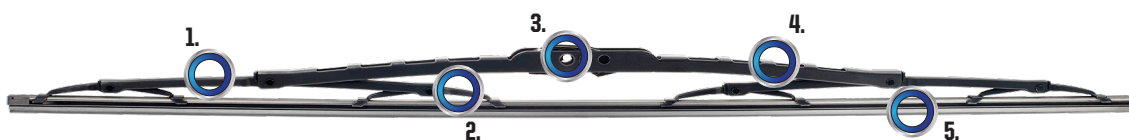

MAX VISION® CONVENTIONAL WIPER BLADE

PRODUCT DESCRIPTION

PEAK® MAX VISION® conventional wiper blades are engineered with a durable design to provide a quality wipe and maximum driving visibility, no matter the driving conditions. This wiper blade is a premium conventional style wiper blade designed with a long lasting, all-metal, rust-resistant frame to ensure durability over the lifetime of the blade. This wiper blade delivers great cleaning and visibility to see the road ahead. MAX VISION® wiper blades have a pre-attached EZ-SNAP® Universal Connector System that fits hook, bayonet, male pin, and side lock wiper arms directly. Installation is quick and easy with simple to follow instructions printed on the package. Blades are available in lengths of 12" to 28".

FEATURES & BENEFITS

1. HEAVY DUTY RUST RESISTANT ALL-STEEL FRAME

Assures durability

2. LOW GLOSS FINISH

Helps reduce glare at night

3. EZ-SNAP® UNIVERSAL CONNECTOR SYSTEM

Fits most wiper blade arms

4. EXTRA-LARGE AERO-VENTS